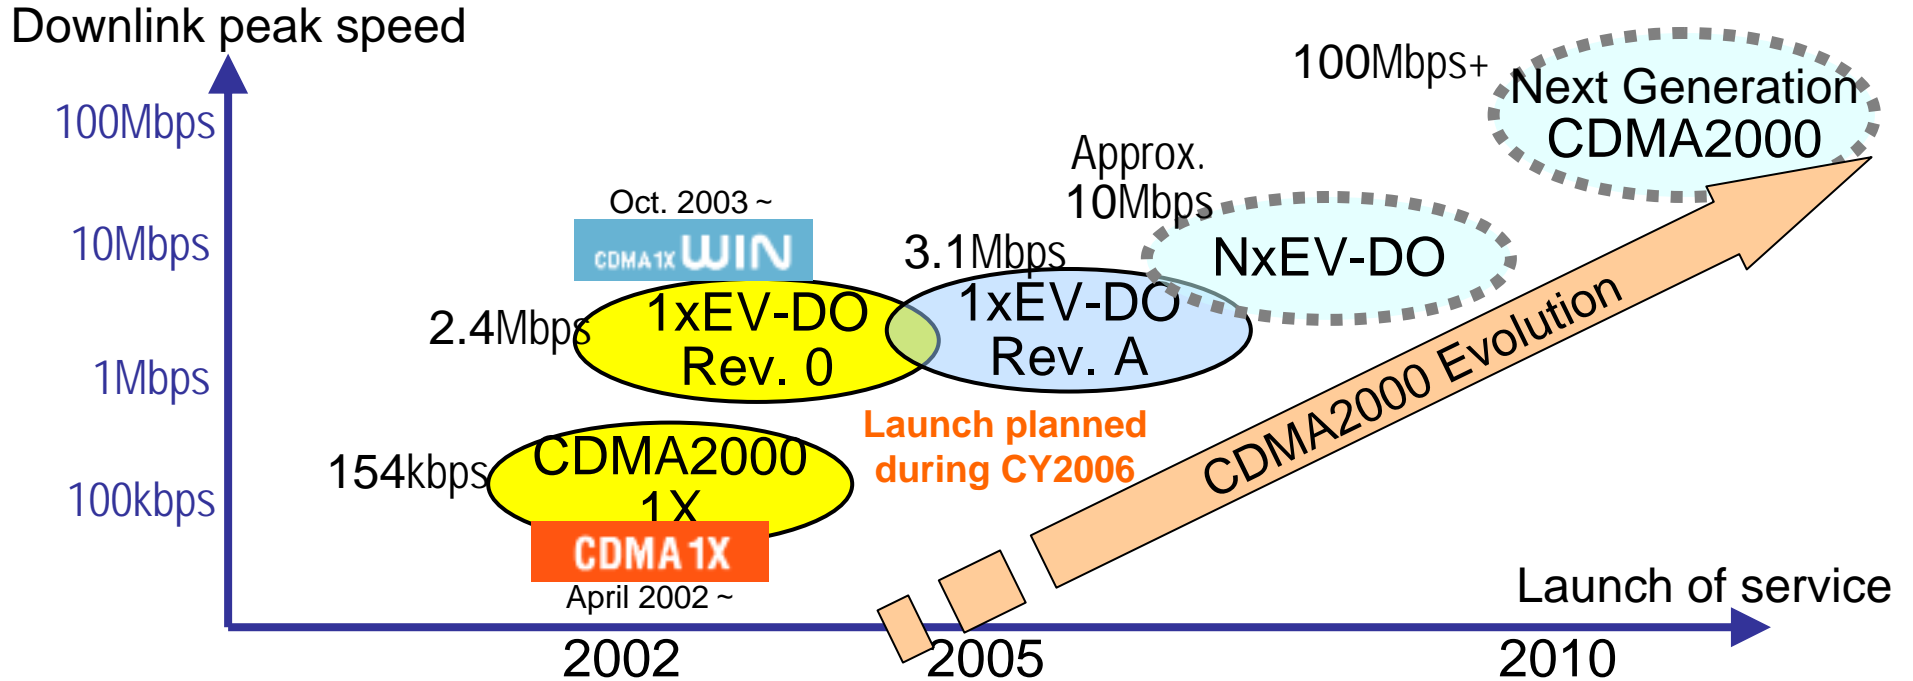

Evolution of au/KDDI 3G Systems

		Current 1xEV-DO (Rev. 0)	1xEV-DO Rev. A
Peak speed	Downlink	2.4Mbps	3.1Mbps
	Uplink	154kbps	1.8Mbps
QoS (Quality of Service)		Strive for top quality in all packets, irrespective of service type	Priority control of packets possible for respective service type
Applied fields		High-speed data download	Bi-directional realtime transmission

“Ultra 3G” Plan

The “ultra 3G” concept envisages fixed-mobile convergence, including 4G mobile systems.